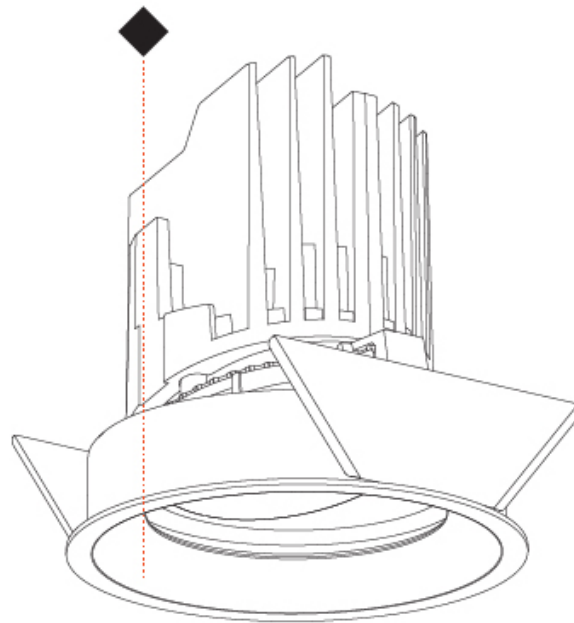

BIONIQ ROUND ADJUSTABLE RECESSED

A35236-

PROJECT

TYPE

SPECIFIER

QUANTITY

DATE